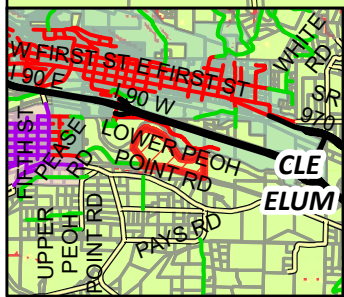

ACU-26-00001 Mountain River Trails Camping Assoc

Hazardous Slope

2026

Coordinate System: NAD 1983 StatePlane Washington South FIPS 4602 Feet